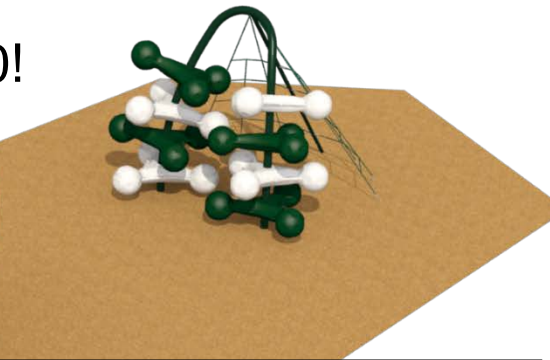

This year our goal is to replace the old structure on the other side of the playground. We will also replace the borders and mulch around this new structure and hopefully expand the area to fit even more gear for the kids to play.

We are inviting families to help make this exciting project a reality by donating to the Playground Fund-A-Cause. If you can't be with us at the Gala on February 24th or you have family you would like to invite to contribute to this worthy cause, you can visit <https://is.gd/SISPLAY> and donate today!

Our fundraising goal is $20,000!

The Kids have spoken!
They need more room to play. With your help we can give them that room with the structure below. It can safely allow twice as many kids as our current structure.