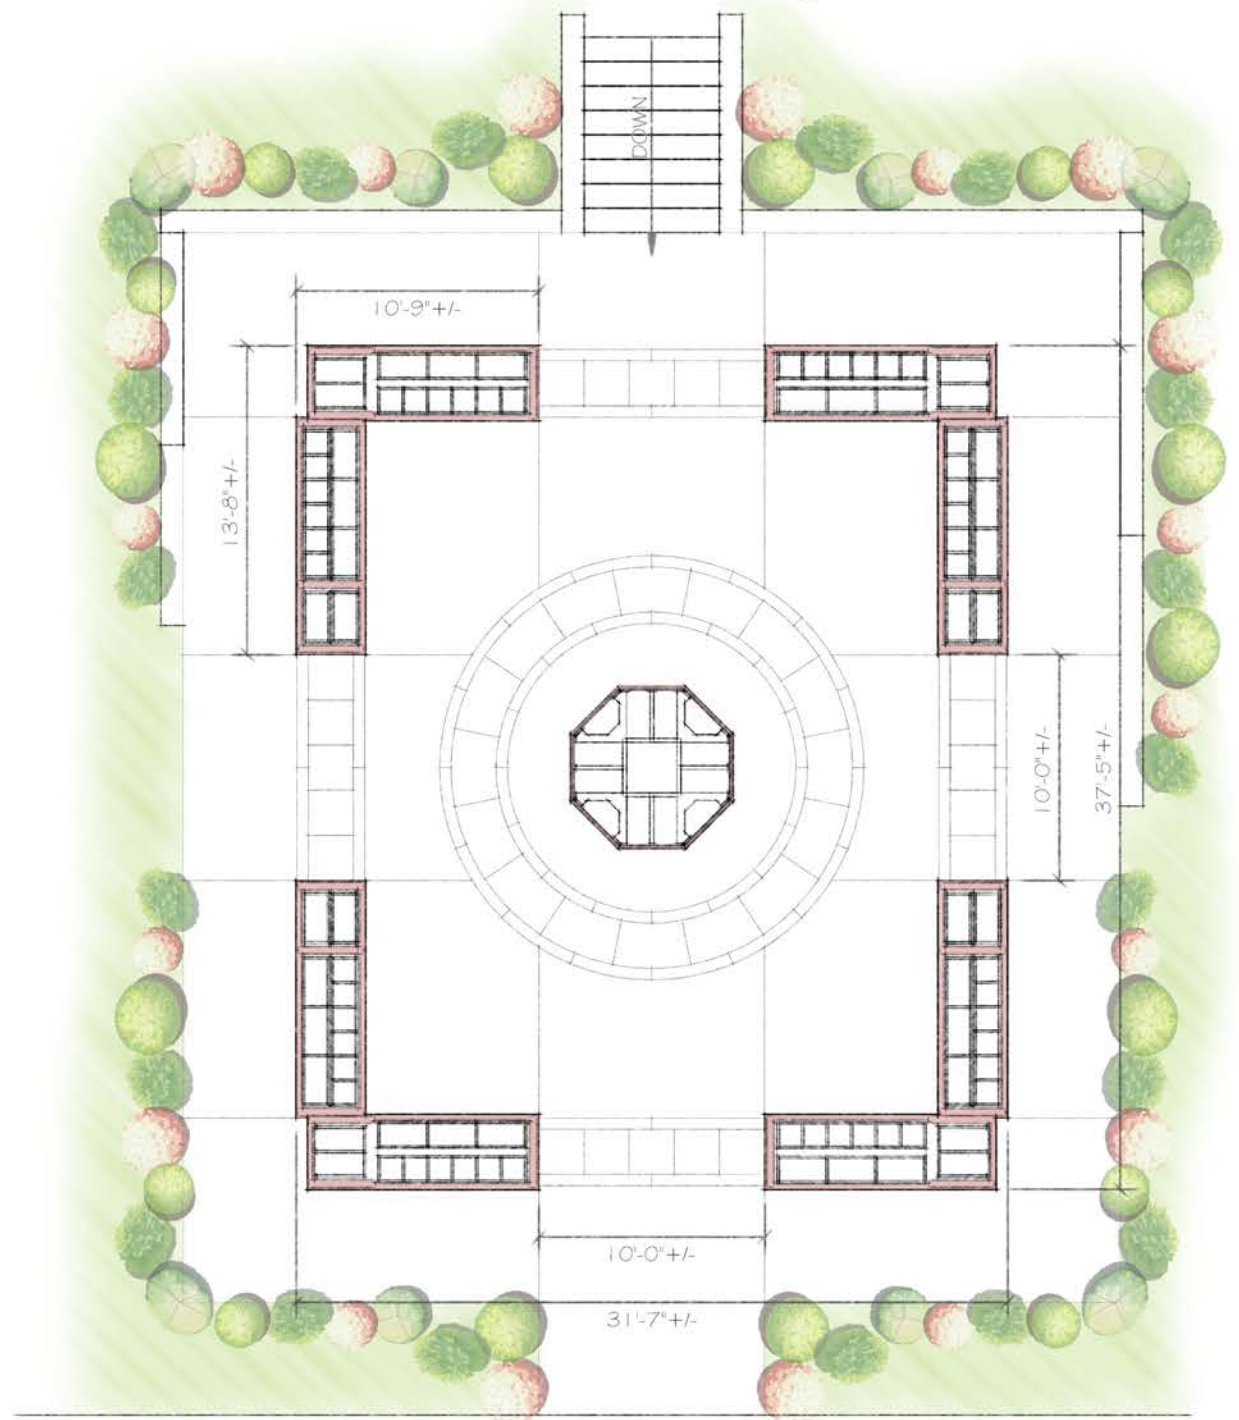

## BLOOMINGDALE, ILLINOIS

PROJECT:	NICHE COMPLEX	
LOCATION:	ST. ISIDORE CATHOLIC CHURCH BLOOMINGDALE, IL	
DESIGN:	0128-F	SCALE: SEE PLAN

**Cold Spring Memorial Group**  
A DIVISION OF THE COLD SPRING GRANITE COMPANY